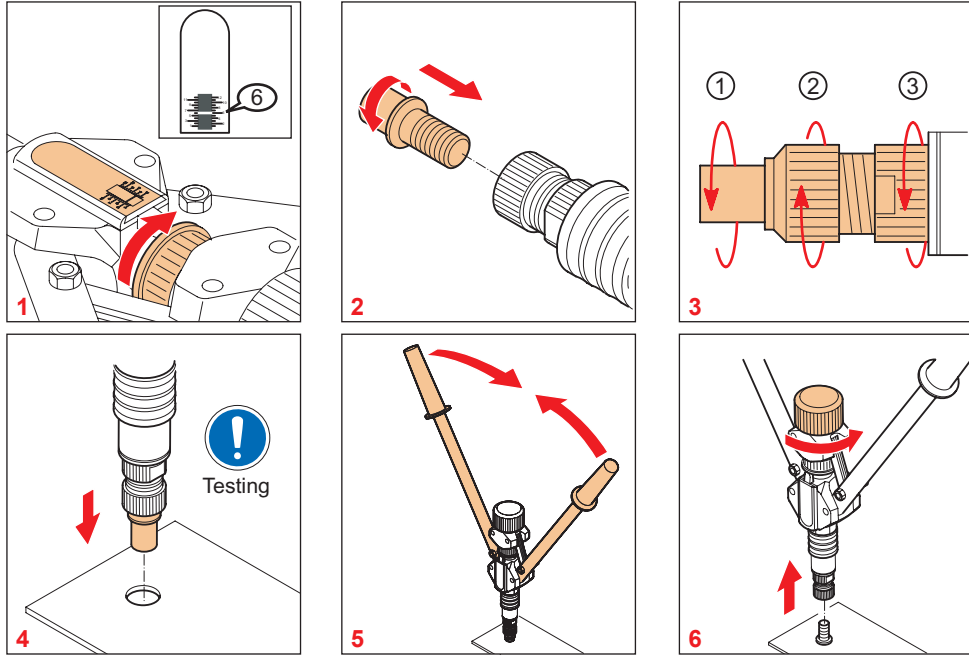

MFX 510 QI

**MASTERFIX**

MFX 510 QI

**MASTERFIX**

Capacity in steel			
			
M5		M5 10-24 10-32	
M6		M6 1/4-20	
M8		M8 5/16-18	
		M10 3/8-16	

**THE NEXT GENERATION TOOLS**