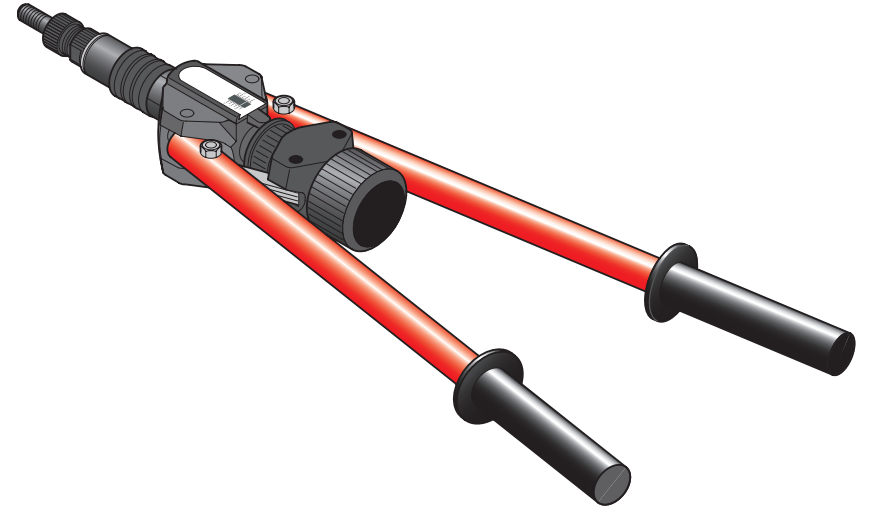

MFX 510 QI

**MASTERFIX**

MFX 510 QI

**MASTERFIX**

Capacity in steel			
			
M5		M5 10-24 10-32	
M6		M6 1/4-20	
M8		M8 5/16-18	
		M10 3/8-16	

**THE NEXT GENERATION TOOLS**

# MFX 510 QI